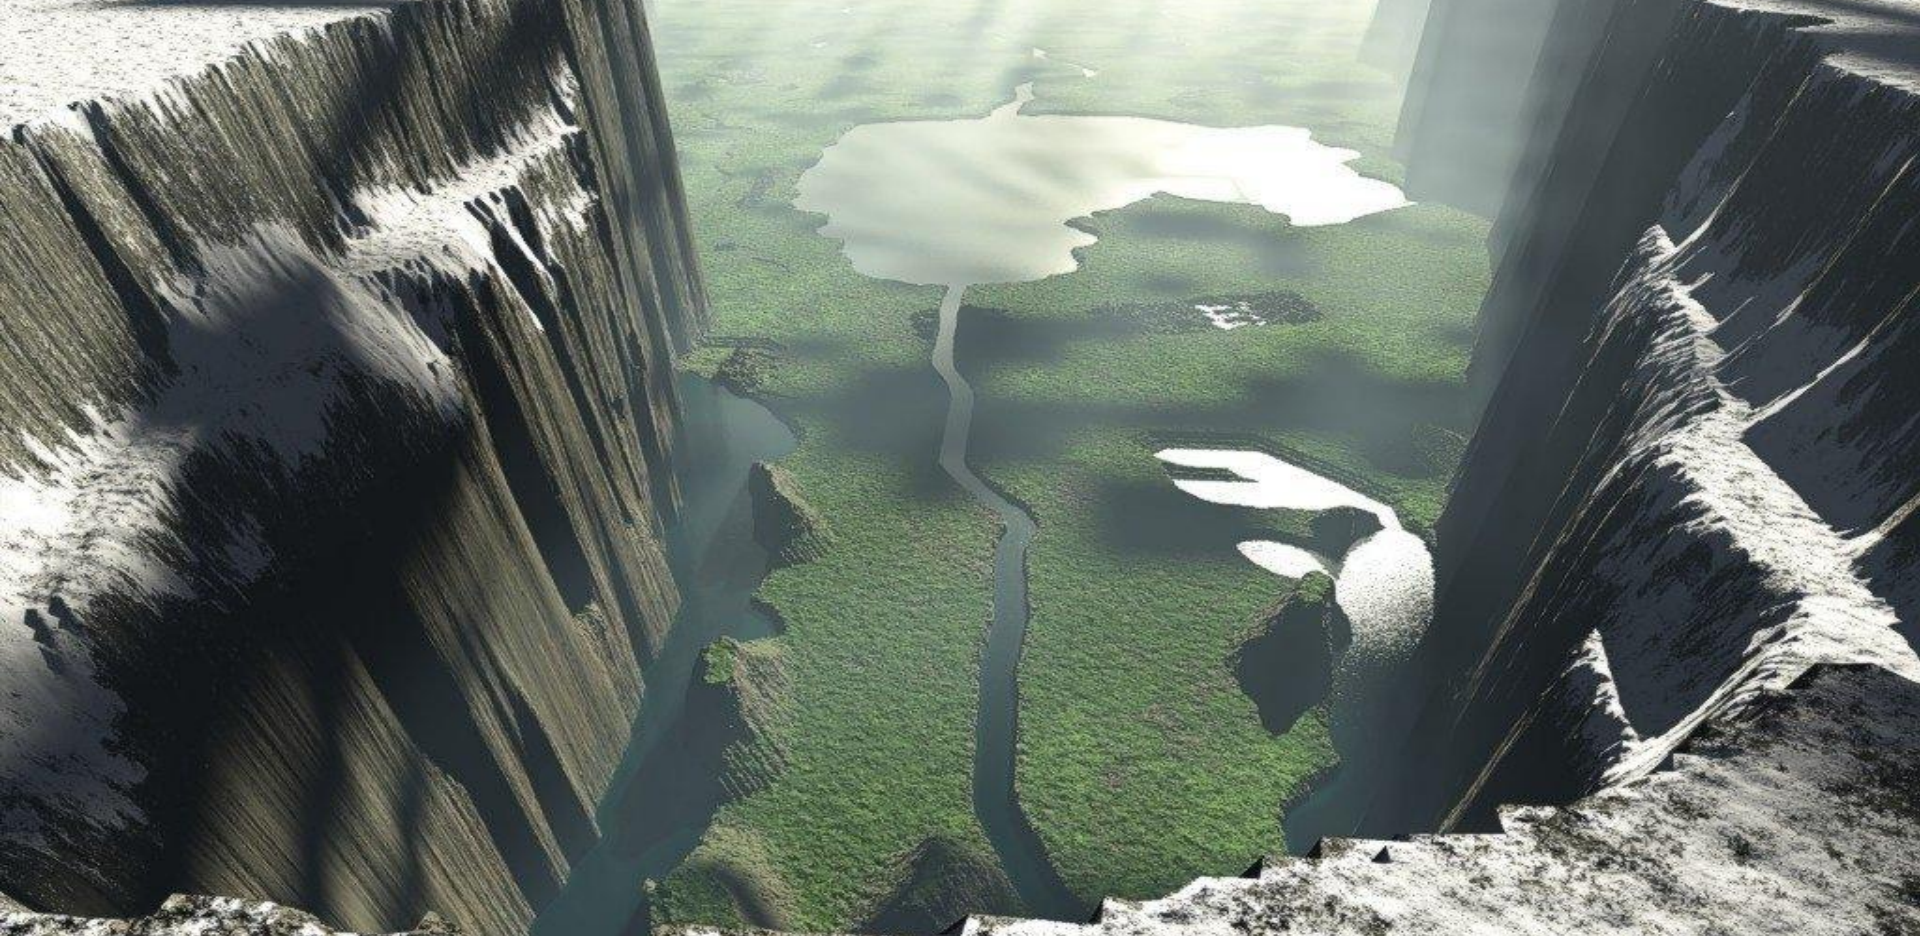

主干犹挺直 虬枝曲逢迎
生活一幅画 复杂亦真情

A photograph of a forest with tall, slender pine trees. The sun is shining from the upper right, creating a bright glow and long, dark shadows cast across the ground. The foreground is a lush green field.

自顾好伟大 阴影万丈长
可怜大树下 谁敢见阳光

星系一团火 上帝有眼睛
悟空到如此 人心应看清

A scenic landscape featuring a bright sun in a cloudy sky, a body of water, and rolling green hills. The sun is positioned in the upper left quadrant, casting a glow over the scene. The sky is filled with soft, white clouds. The water is a deep blue-green color, reflecting the light from the sun. In the foreground, there are rolling green hills with some white flowers or patches of snow. The overall atmosphere is serene and peaceful.

深入到心底 到处探真诚
港湾能平静 无由惧风云

千年几巨痛 人生大破裂
心湖凝成泪 谁知曾火热

云霞观灿烂 美丽在心湖
晨光要珍惜 绝色天下无

波浪看不见 白云写文章
心灵如岛屿 不能避阳光

千年几巨变 历史有刻痕
如今看平静 蓝天缀白云

玩命掀浪漫 人心爱风流
平湖万顷波 只为众生愁

风流能发电 一生爱难休
不怕身太累 光明人追求

A surreal landscape featuring a large, cratered moon in the sky. The ground is covered with sharp, crystalline structures that resemble ice or rock formations. The overall color palette is dominated by light blues and greys, creating a cold and ethereal atmosphere.