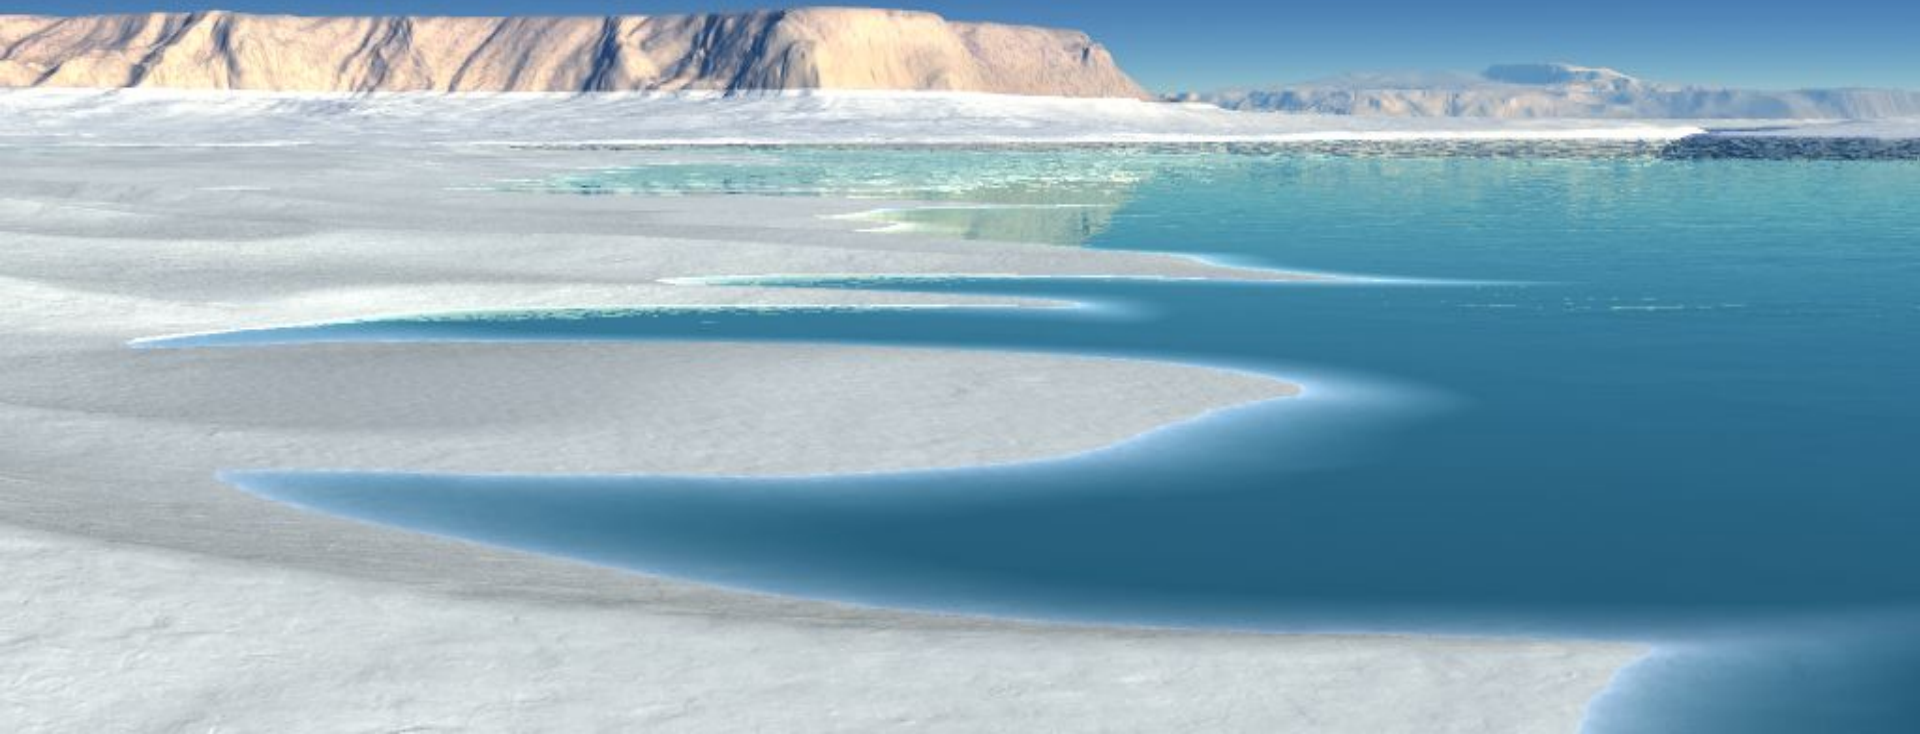

沙白水天蓝 平静爱港湾
情多有触角 巨手宜相搀